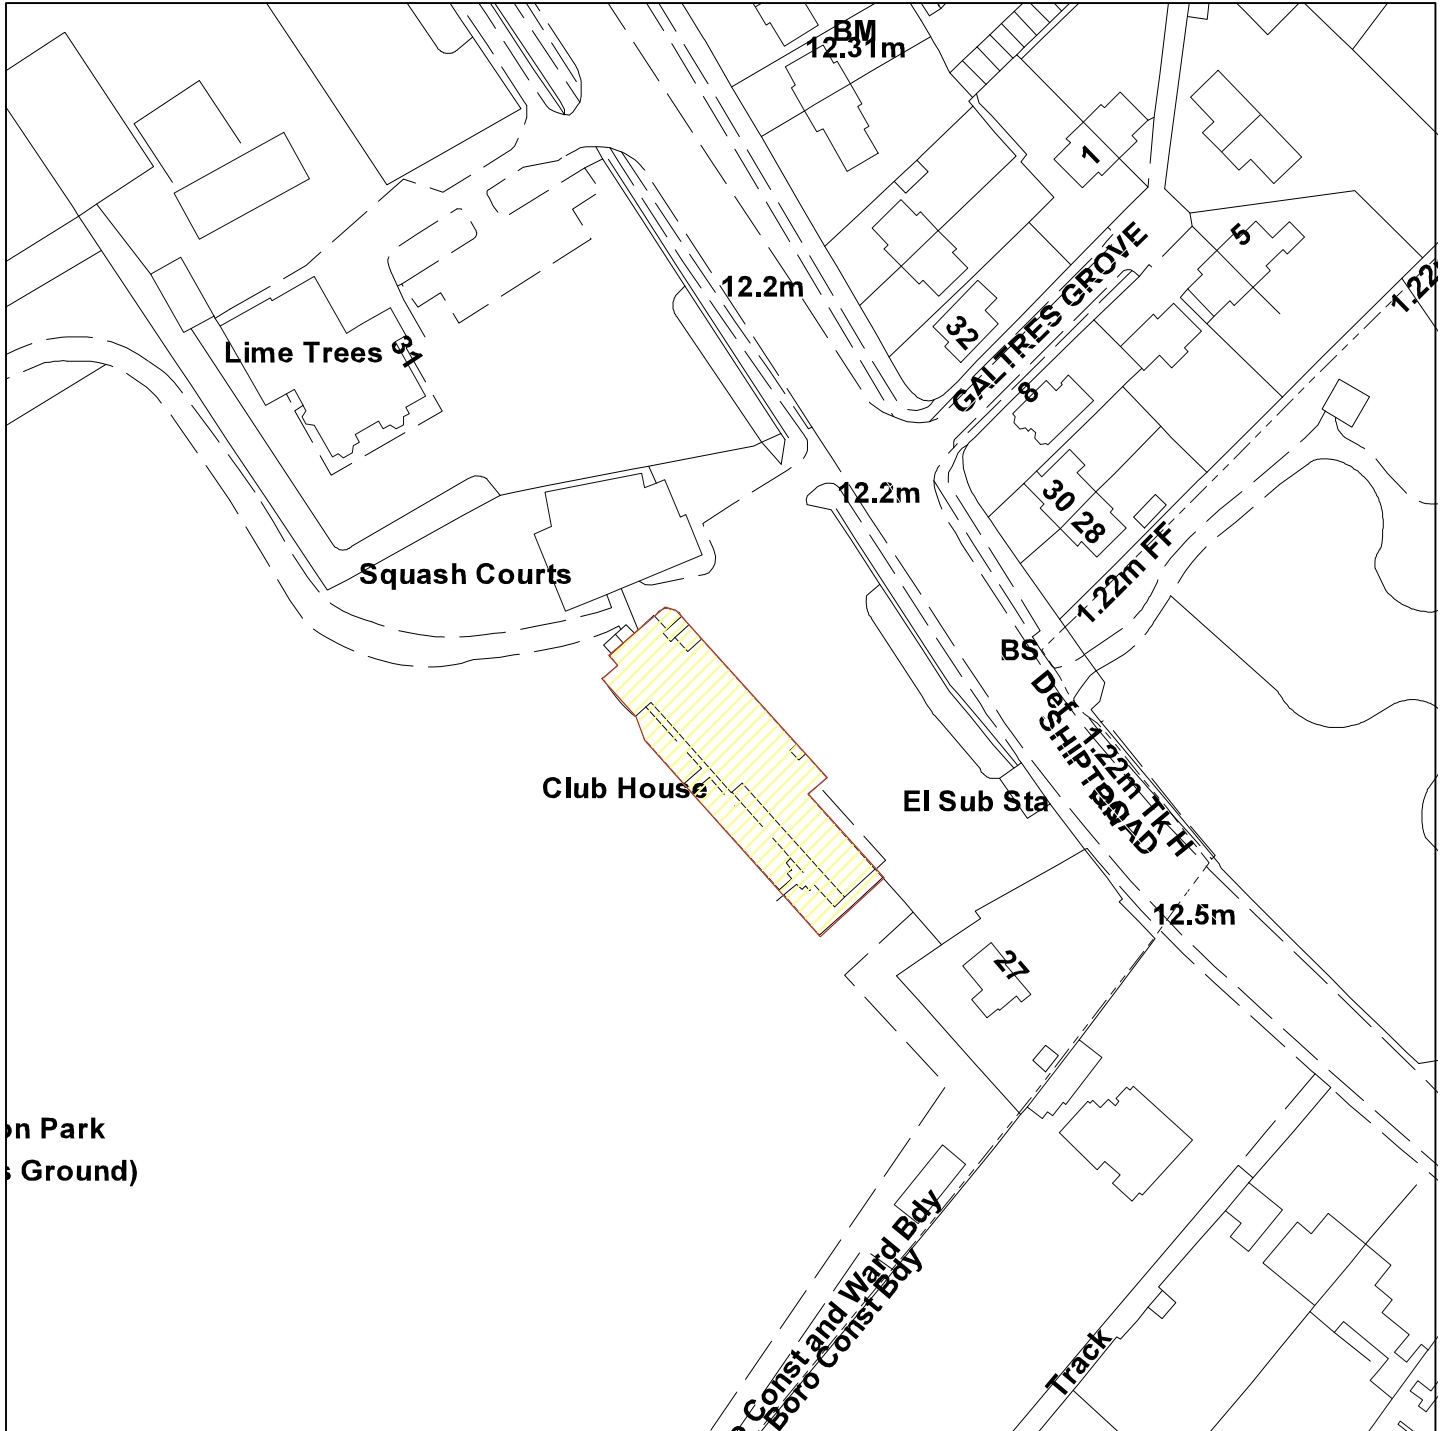

# York Cricket and Rugby Union Football Club,

08/01930/FULM

GIS by ESRI (UK)

Scale : 1:1250

Reproduced from the Ordnance Survey map with the permission of the Controller of Her Majesty's Stationery Office © Crown Copyright 2000.